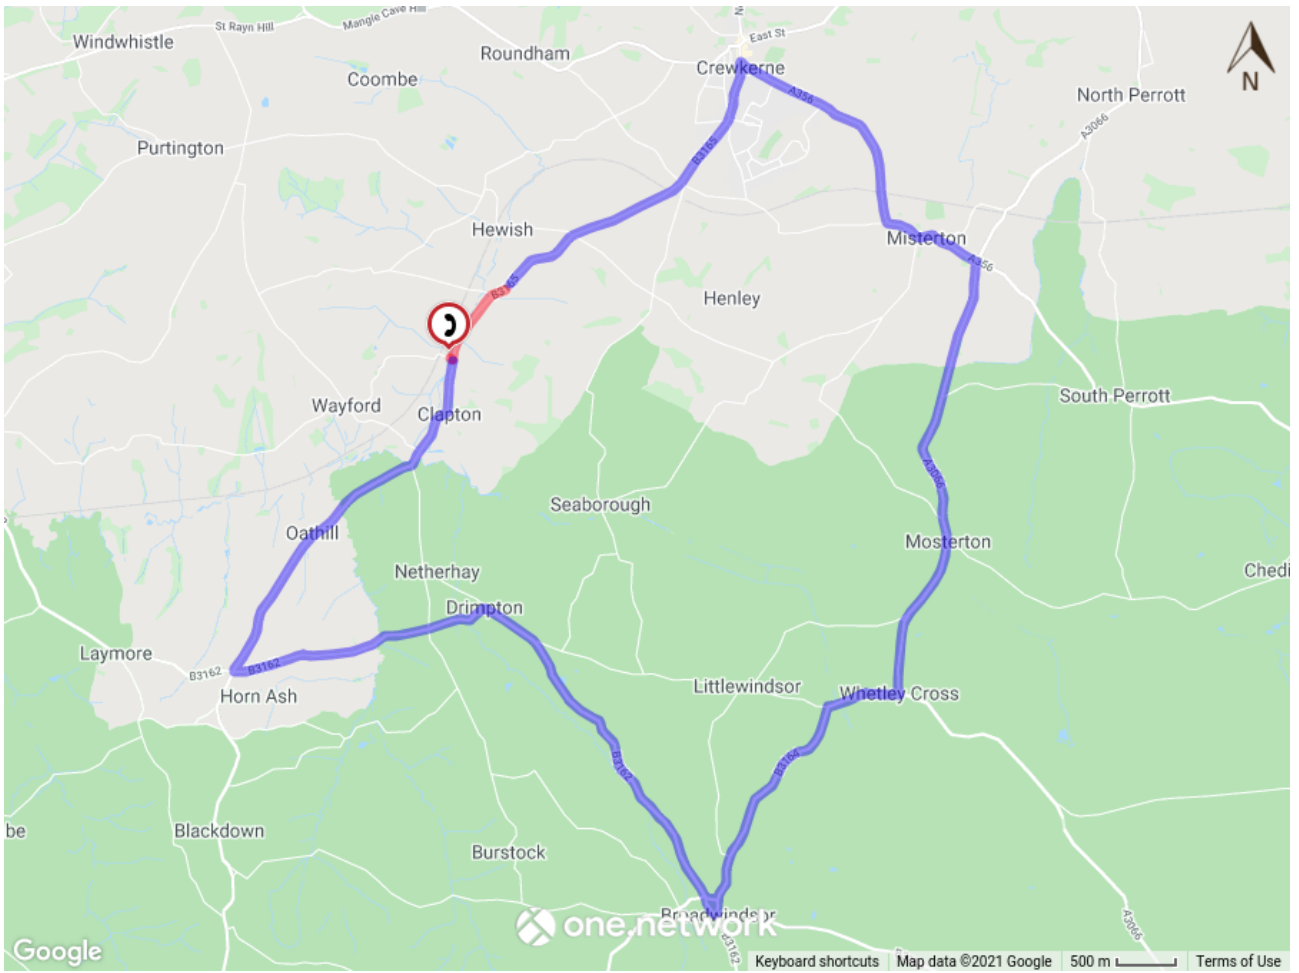

## Urgent Road Closure: - BT - Clapton Road West Crewkerne

Please be aware that we have received notification of an urgent road closure at Clapton Road and Dunsham Lane, West Crewkerne which will commence on 29th June 2021 and is expected to last until 30th June 2021 (the closure is between the hours of 09:30 - 15:30).

These works are for CLAPTON ROAD, AT THE JUNCTION WITH DUNSHAM LANE, FOR 770 METERS HEADING NORTH ON CLAPTON ROAD and DUNSHAM LANE, FROM THE JUNCTION WITH CLAPTON ROAD, FOR 20 METERS HEADING WEST ON DUNSHAM LANE., their works reference is ttro459642

For any further information about this closure please contact Sunbelt Rentals on 03700 500 792, quoting reference: ttro459642.

A map of the affected area (in red), together with the recommended diversion route (in purple) is shown below, along with the link to One.Network. <https://one.network/?tm=122646971>

Map data © [Google Terms of Use](#)